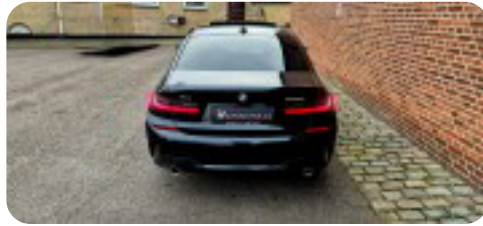

Billeder (20)

Se flere billeder på: 3h-auto.dk/biler/bmw-330e-m-sport-xdrive-aut-lro06sbqnnk