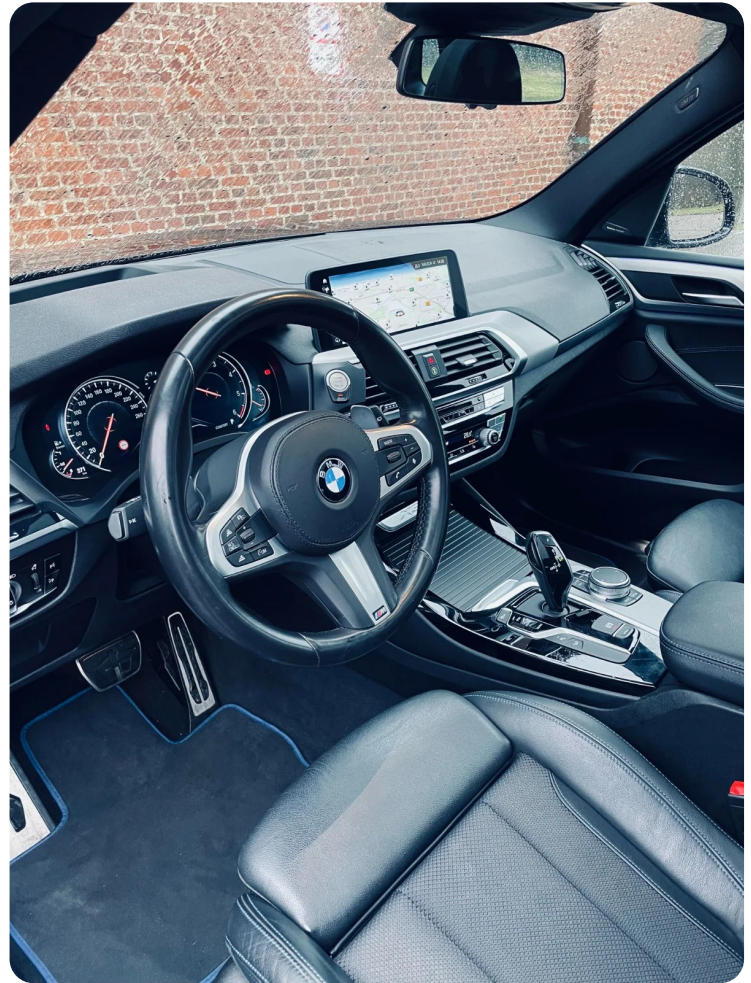

Udstyrsliste (82)

1
19" Alufælge

2
2 zone klima

4
4x el-ruder

8
8 airbags

A
ABS bremser   Adaptiv affjedring   Adaptiv fartpilot   Alarm   Alufælge   Antispin
Auto nedblændelig bakspejl   Auto. start/stop   Automatgear   Automatisk lys   Automatisk nødbremse
Automatisk parkeringssystem

a
adaptiv fartpilot med kø-assistent   adaptiv undervogn   alcantaraindræk   ambiente belysning
aut. nedbl. bakspejl   auto hold   automatisk nødbremsesystem   automatisk start/stop