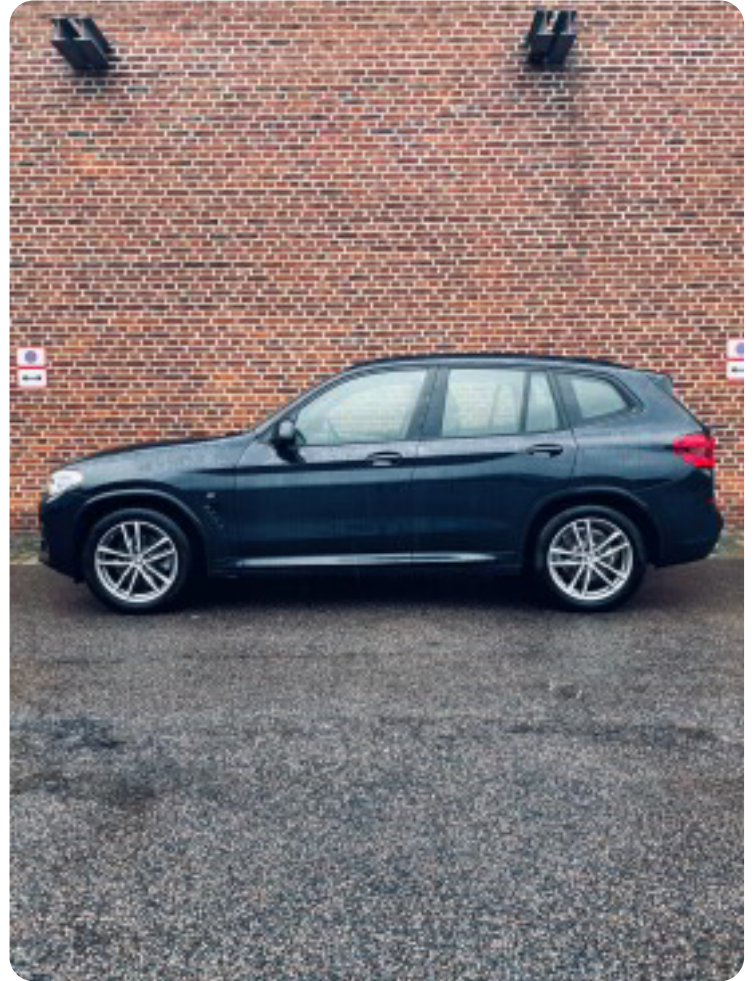

Billeder (15)

Se flere billeder på: 3h-auto.dk/biler/bmw-x3-xdrive20d-m-sport-aut-zwjric3tldt