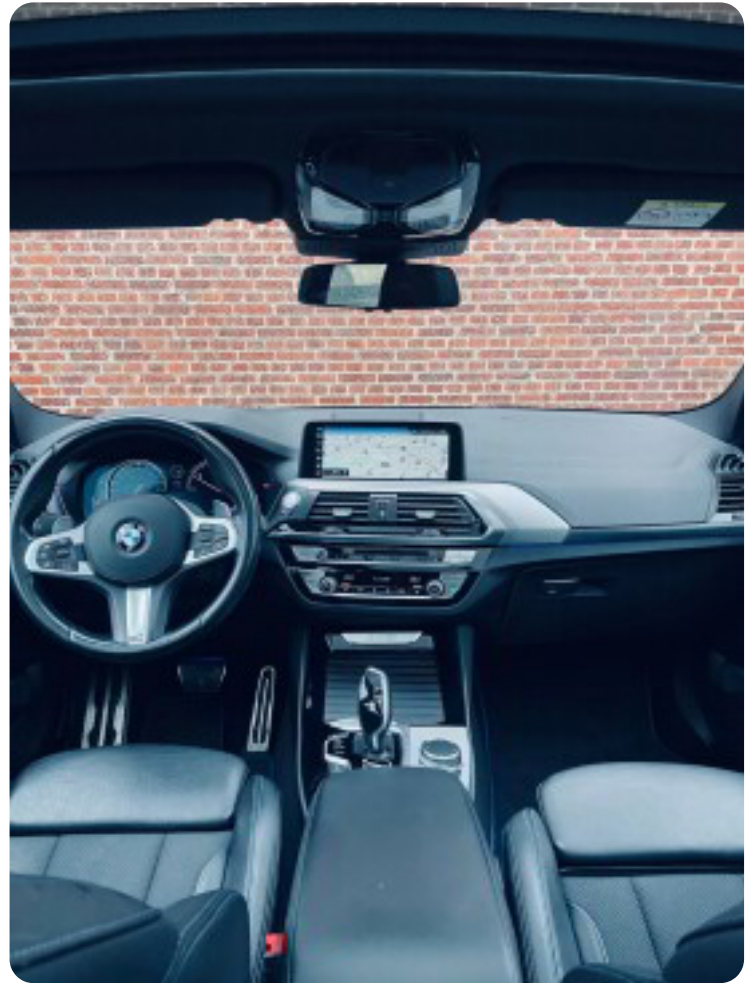

Udstyrsliste (60)

A

ABS bremses   Adaptiv fartpilot   Alarm   Alufælge   Android Auto   Antispin   Apple CarPlay   Armlæn
Auto nedblændelig bakspejl   Auto. start/stop   Automatgear   Automatisk fjernlys   Automatisk lys
Automatisk nødbremse   AUX tilslutning

B

Blind vinkel detektion   Bluetooth   Buet lys

D

DAB radio   Delvis lædersæder   Digitalt cockpit   Dual zone klimaanlæg   Dæktryksystem

E

EI-indstillelige forsæder   EI-klapbare sidespejle med varme   EI-ruder x4   EI-soltag
Elektrisk bagagerum   Elektrisk parkeringsbremse

F

Fartpilot   Fjernbetjent centrallås   Fuld LED forlygter

G

Glastag