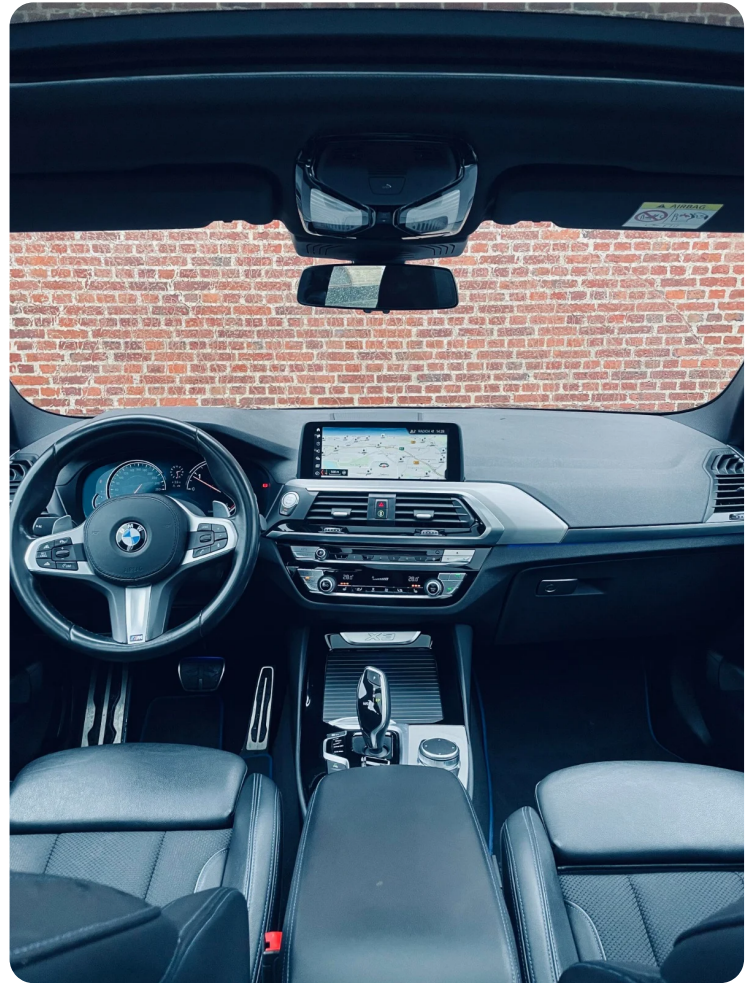

Udstyrsliste (60)

A

ABS bremser   Adaptiv fartpilot   Alarm   Alufælge   Android Auto   Antispin   Apple CarPlay   Armlæn
Auto nedblændelig bakspejl   Auto. start/stop   Automatgear   Automatisk fjernlys   Automatisk lys
Automatisk nødbremse   AUX tilslutning

B

Blind vinkel detektion   Bluetooth   Buet lys

D

DAB radio   Delvis lædersæder   Digitalt cockpit   Dual zone klimaanlæg   Dæktryksystem

E

EI-indstillelige forsæder   EI-klapbare sidespejle med varme   EI-ruder x4   EI-soltag
Elektrisk bagagerum   Elektrisk parkeringsbremse

F

Fartpilot   Fjernbetjent centrallås   Fuld LED forlygter

G

Glastag